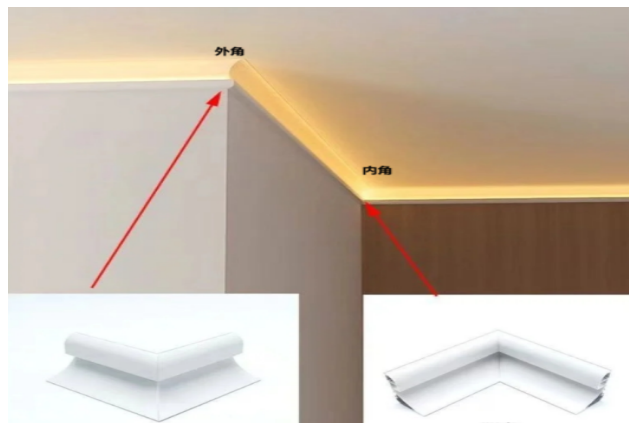

INSTALLATION

INSTALLATION STEPS

1. First fix the profile on the internal corner of the ceiling with screws. 2. Then clip in the lamp slot. 3. Stick the light strip. 4. Cover the PC cover and power on test.

Skirting line installation

Wall washing installation

Ceiling corner installation

Accessories

External 90

Internal 90